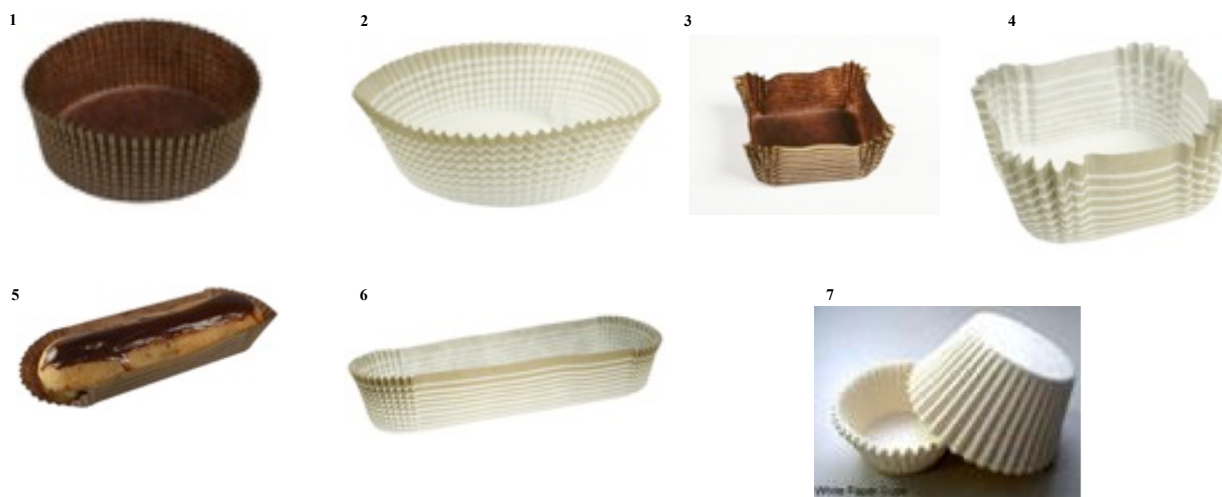

Caissettes / Paper Cups

IMAGE	SKU	Description FRANÇAIS	ENGLISH Description	DIMENSION	Qté/Qty	NOTE
1	C2357BS	CAISSETTE RONDE BRUN/OR	PAPER CUP ROUND BROWN/GOLD	23 X 17 H MM	2000	PAPIER SULFURISÉ
1	C2662BS	CAISSETTE RONDE BRUN/OR	PAPER CUP ROUND BROWN/GOLD	26 X 18.5 H MM	1000	PAPIER SULFURISÉ
1	C3070BS	CAISSETTE RONDE BRUN/OR	PAPER CUP ROUND BROWN/GOLD	30 X 20 H MM	1000	PAPIER SULFURISÉ
1	C3676BS	CAISSETTE RONDE BRUN/OR	PAPER CUP ROUND BROWN/GOLD	36 X 20 H MM	2000	PAPIER SULFURISÉ
1	C48106BS	CAISSETTE RONDE BRUN/OR	PAPER CUP ROUND BROWN/GOLD	48 X 29 H MM	1000	PAPIER SULFURISÉ
1	C60110BS	CAISSETTE RONDE BRUN/OR	PAPER CUP ROUND BROWN/GOLD	60 X 25 H MM	1000	PAPIER SULFURISÉ
1	C65115BS	CAISSETTE RONDE BRUN/OR	PAPER CUP ROUND BROWN/GOLD	65 X 25 H MM	1000	PAPIER SULFURISÉ
1	C70110BS	CAISSETTE RONDE BRUN/OR	PAPER CUP ROUND BROWN/GOLD	70 X 20 H MM	1000	PAPIER SULFURISÉ
1	C80120BS	CAISSETTE RONDE BRUN/OR	PAPER CUP ROUND BROWN/GOLD	80 X 20 H MM	1000	PAPIER SULFURISÉ
2	C3065S	CAISSETTE STANDARD BLANCHE/OR RONDE	STANDARD PAPER CUP WHITE/GOLD ROUND	30 X 17.5 MM	1000	PAPIER SULFURISÉ
2	C3070S	CAISSETTE STANDARD BLANCHE/OR RONDE	STANDARD PAPER CUP WHITE/GOLD ROUND	30 X 20 H MM	1000	PAPIER SULFURISÉ
2	C3576S	CAISSETTE STANDARD BLANCHE/OR RONDE	STANDARD PAPER CUP WHITE/GOLD ROUND	36 X 20 H MM	1000	PAPIER SULFURISÉ
2	C3662S	CAISSETTE STANDARD BLANCHE/OR RONDE	STANDARD PAPER CUP WHITE/GOLD ROUND	36 X 13 H MM	1000	PAPIER SULFURISÉ
2	C4090S	CAISSETTE STANDARD BLANCHE/OR RONDE	STANDARD PAPER CUP WHITE/GOLD ROUND	40 X 25 H MM	1000	PAPIER SULFURISÉ
2	C48106S	CAISSETTE STANDARD BLANCHE/OR RONDE	STANDARD PAPER CUP WHITE/GOLD ROUND	48 X 29 H MM	1000	PAPIER SULFURISÉ
2	C55110S	CAISSETTE STANDARD BLANCHE/OR RONDE	STANDARD PAPER CUP WHITE/GOLD ROUND	55 X 17 H MM	2000	PAPIER SULFURISÉ
2	C60110S	CAISSETTE STANDARD BLANCHE/OR RONDE	STANDARD PAPER CUP WHITE/GOLD ROUND	60 X 25 H MM	1000	PAPIER SULFURISÉ
2	C65115S	CAISSETTE STANDARD BLANCHE/OR RONDE	STANDARD PAPER CUP WHITE/GOLD ROUND	65 X 25 H MM	1000	PAPIER SULFURISÉ
2	C70110S	CAISSETTE STANDARD BLANCHE/OR RONDE	STANDARD PAPER CUP WHITE/GOLD ROUND	70 X 20 H MM	1000	PAPIER SULFURISÉ