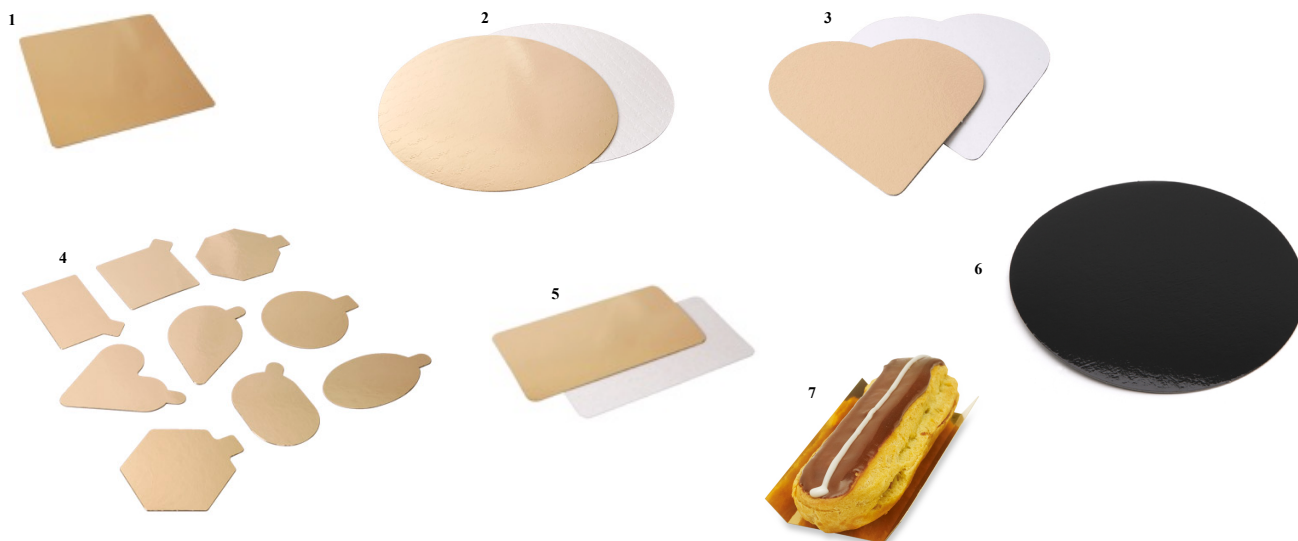

Cartons pour pâtisserie / Pastry Cakeboards

IMAGE	SKU	Description FRANÇAIS	ENGLISH Description	DIMENSION	Qté/Qty	NOTE
1	CCO-7	CARTON CARRÉ OR	GOLD SQUARE CARDBOARD	18 X 18 cm - 7 X 7"	250	
1	CCO-8	CARTON CARRÉ OR	GOLD SQUARE CARDBOARD	20 X 20 cm- 8 X 8"	100	
1	CCO-9	CARTON CARRÉ OR	GOLD SQUARE CARDBOARD	22 X 22 cm - 9 X 9"	100	
1	CCO-10	CARTON CARRÉ OR	GOLD SQUARE CARDBOARD	26 X 26 cm - 10 X 10"	100	
1	CCO-12	CARTON CARRÉ OR	GOLD SQUARE CARDBOARD	30 X 30cm - 12 X 12"	100	
2	CO-6	CARTON OR ROND	GOLD ROUND CAKEBOARD	15cm - 6"	100	
2	CO-7	CARTON OR ROND	GOLD ROUND CAKEBOARD	17cm - 7"	100	
2	CO-8	CARTON OR ROND	GOLD ROUND CAKEBOARD	20cm- 8"	100	
2	CO-9	CARTON OR ROND	GOLD ROUND CAKEBOARD	23cm - 9"	100	
2	CO-10	CARTON OR ROND	GOLD ROUND CAKEBOARD	25cm - 10"	100	
2	CO-12	CARTON OR ROND	GOLD ROUND CAKEBOARD	30cm - 12"	100	
3	COC26	CARTON OR CŒUR	GOLD CARDBOARD HEART	26.5 CM - 10.5"	25	
4	CCO-3/3	CARTON OR CARRÉ LANGUETTE	GOLD CAKEBOARD SQUARE WITH TAB	7.5 X 7.5 cm - 3.3 X 3.3"	600	
4	CO-3.5	CARTON OR ROND LANGUETTE .60 / 600	GOLD CAKEBOARD ROUND WITH TAB .60	8cm - 3.5"	600	
4	COHEXA	CARTON OR HEXAGONAL LANGUETTE	GOLD CAKEBOARD HEXAGONAL WITH TAB	9 cm - 3.5 "	400	
4	COCOEUR	CARTON OR COEUR LANGUETTE	GOLD CAKEBOARD HEART WITH TAB	9 cm - 3.5 "	600	
4	COVIRG	CARTON OR VIRGULE LANGUETTE	GOLD CAKEBOARD COMMA WITH TAB	10.5 cm - 4 1/4 "	400	
4	COGOUT	CARTON OR GOUTTE LANGUETTE	GOLD CAKEBOARD DROP WITH TAB	10.5 X 6.7cm - 4 x 2.6"	400	
4	COOV	CARTON OR OVALE LANGUETTE	GOLD CAKEBOARD OVAL WITH TAB	9.5 cm - 3 1/2"	600	
4	COOV-46	MINI CARTON OR OVALE LANGUETTE	MINI GOLD CAKEBOARD OVAL WITH TAB	6 cm - 2 3/8"	250	
4	CORECT	CARTON OR RECTANGLE LANGUETTE	GOLD CAKEBOARD RECT WITH TAB	14 X 4cm - 5½ X 1½"	400	
4	CORECT2	CARTON OR RECTANGLE LANGUETTE	GOLD CAKEBOARD RECT WITH TAB	5,5 X 9cm - 2¼ X 3¾"	600	
5	CCO2/3	SEMELLE BÛCHETTE OR	GOLD LOG CARDBOARD	6 x 8.5cm - 2.3 x 3.3"	100	
5	CB-0	SEMELLE BÛCHE CARTON OR	GOLD LOG CARDBOARD	16 X 13cm - 6,5" X 5"	1	
5	CB-1	SEMELLE BÛCHE CARTON OR	GOLD LOG CARDBOARD	19 X 13cm- 7.5 x 5"	1	
5	CCO-24/13	CARTON OR RECTANGULAIRE	GOLD RECTANGULAR CAKEBOARD	24 X 13 cm - 9.5 x 5"	1	
5	CB-2	SEMELLE BÛCHE CARTON OR	GOLD LOG CARDBOARD	24 X 13cm - 9.5 x 5"	1	
5	CB-3	SEMELLE BÛCHE CARTON OR	GOLD LOG CARDBOARD	29 X 13cm - 11.5 x 5"	1	
5	CB-4	SEMELLE BÛCHE CARTON OR	GOLD LOG CARDBOARD	34 X 13cm - 13 x 5"	1	
5	CB-5	SEMELLE BÛCHE CARTON OR	GOLD LOG CARDBOARD	39 X 13cm - 15 x 5"	1	
5	CB-6	SEMELLE BÛCHE CARTON OR	GOLD LOG CARDBOARD	44 X 13cm - 17 x 5"	1	
5	CB-7	SEMELLE BÛCHE CARTON OR	GOLD LOG CARDBOARD	49 X 13cm - 19 x 5"	1	
5	CB-8	SEMELLE BÛCHE CARTON OR	GOLD LOG CARDBOARD	59 x 13cm - 23 x 5"	1	
5	CCO-3959-2,2	CARTON OR RECTANGULAIRE	GOLD RECTANGULAR CAKEBOARD	59 x 38 cm - 23 x 15"	25	
6	ZW/1852	CARTON ROND NOIR	ROUND BLACK CARDBOARD	18 cm	100	
6	ZW/2252	CARTON ROND NOIR	ROUND BLACK CARDBOARD	22 cm	100	